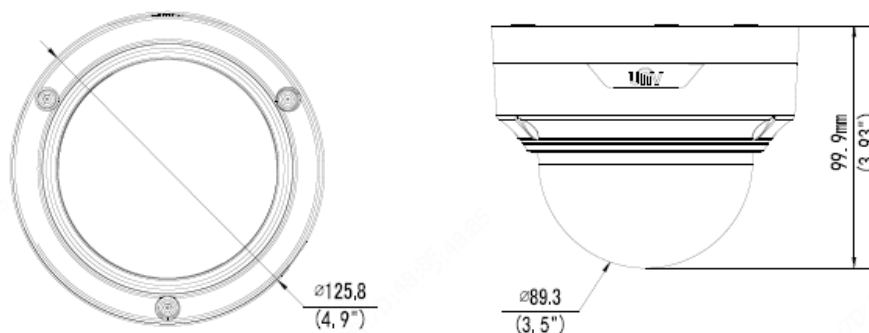

Audio	
Audio Compression	G.711
Suppression	Supported
Sampling Rate	8KHZ
Storage	
Edge Storage	Micro SD, up to 128GB
Network Storage	ANR
Network	
Protocols	IPv4, IGMP, ICMP, ARP, TCP, UDP, DHCP, RTP, RTSP, RTCP, DNS, DDNS, NTP, FTP, UPnP, HTTP, HTTPS, SMTP, SSL
Compatible Integration	ONVIF (Profile S, Profile G, Profile T), API
Interface	
Audio I/O	Input: impedance 35kΩ; amplitude 2V [p-p]
	Output: impedance 600Ω; amplitude 2V [p-p]
Alarm I/O	1/1
Network	10M/100M Base-TX Ethernet
General	
Power	DC 12V±25%, PoE (IEEE 802.3af)
	Power consumption: Max 8.7W
Dimensions (∅ x H)	∅125.8mmx99.9mm (∅4.9" x 3.93")
Weight	0.57kg (1.26lb)
Working Environment	-35°C ~ 60°C (-31°F ~ 140°F), Humidity: ≤95% RH (non-condensing)
Ingress Protection	IP67
Vandal Resistant	IK10
Reset Button	Supported

Dimensions

Zhejiang Uniview Technologies Co., Ltd.

Building No.10, Wanlun Science Park, Jiangling Road 88, Binjiang District, Hangzhou, Zhejiang, China (310051)

Email: overseasbusiness@uniview.com; globalsupport@uniview.com

<http://www.uniview.com>

©2019 Zhejiang Uniview Technologies Co., Ltd. All rights reserved.

*Product specifications and availability are subject to change without notice.